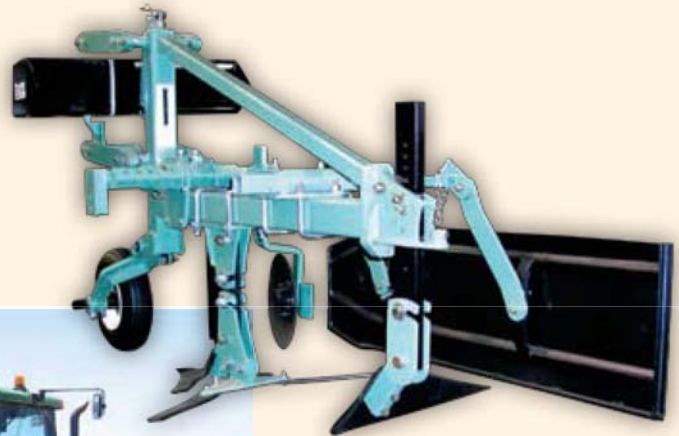

EXCEL

PARALLELOGRAM AND FIXED BAR CULTIVATORS

want the most effective and user friendly cultivator?...

- Simple design combining easily adjusted tooling options with Excel's all new patented in-line shear clamp assemblies
- New range of fixed bar cultivators offering multi-tooling combinations for a wide range of applications
- Inter-row and Fallow cultivate in irrigation and dryland applications
- Revolutionary patent clean sweep assembly delivers a superior weed kill with minimum soil disturbance and minimal moisture loss
- Large range of tooling options, for cultivating, spraying and fertiliser applications
- An effective and economical choice that eliminates the problems of carry over chemical resistance and rising chemical costs
- Maximum clearance to promote trash flow
- Crop shields to minimise plant damage and increase cultivation speed
- Minimal maintenance and greasing requirements

...Excel Cultivators offer unbeatable performance every time

+ **All new tooling depth indicators for easy, precise and constant depth adjustment settings**

+ **Easily adjusted tooling requiring minimal know how to achieve excellent results**